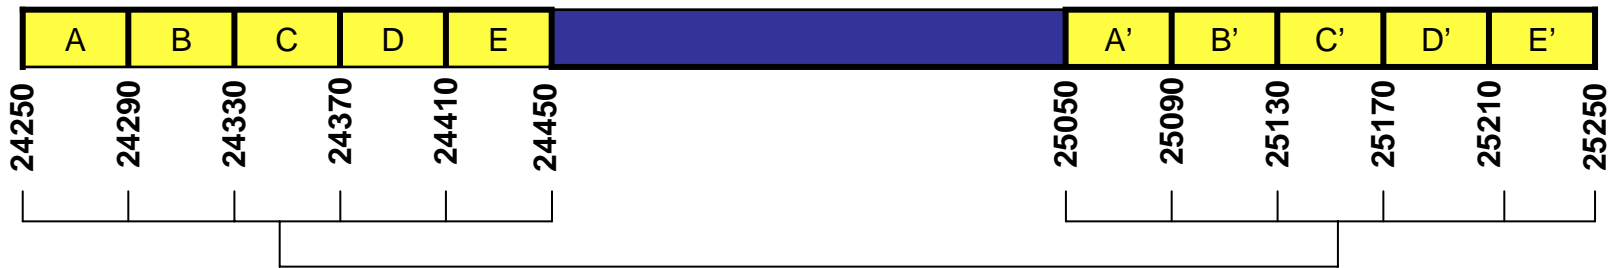

## 24 GHz – Broadband Wireless Access (BWA)

### Band Plan

### Band Plan Detail

Spectrum Block	Auction Label	Bandwidth (MHz)	Lower Frequency (MHz)	Upper Frequency (MHz)
A/A' B/B' C/C' D/D' E/E'	A	400	24250-24450	25050-25250