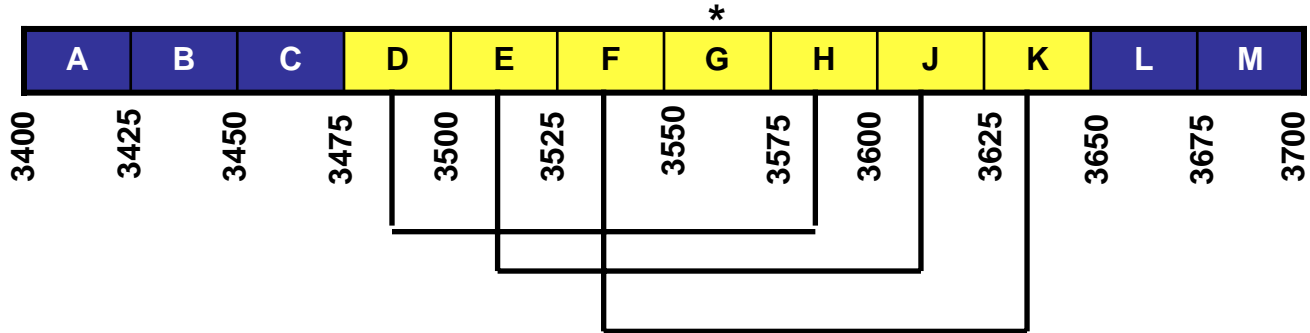

3.5 GHz - Fixed Wireless Access (FWA)

Band Plan

Band Plan Detail

| Spectrum Block | Auction Label | Bandwidth (MHz) | Lower Frequency (MHz) | Upper Frequency (MHz) |
|----------------|---------------|-----------------|-----------------------|-----------------------|
| D/H | D | 50 | 3475-3500 | 3575-3600 |
| E/J | E | 50 | 3500-3525 | 3600-3625 |
| F/K | F | 50 | 3525-3550 | 3625-3650 |
| G | G | 25 | 3550-3575 | N/A |