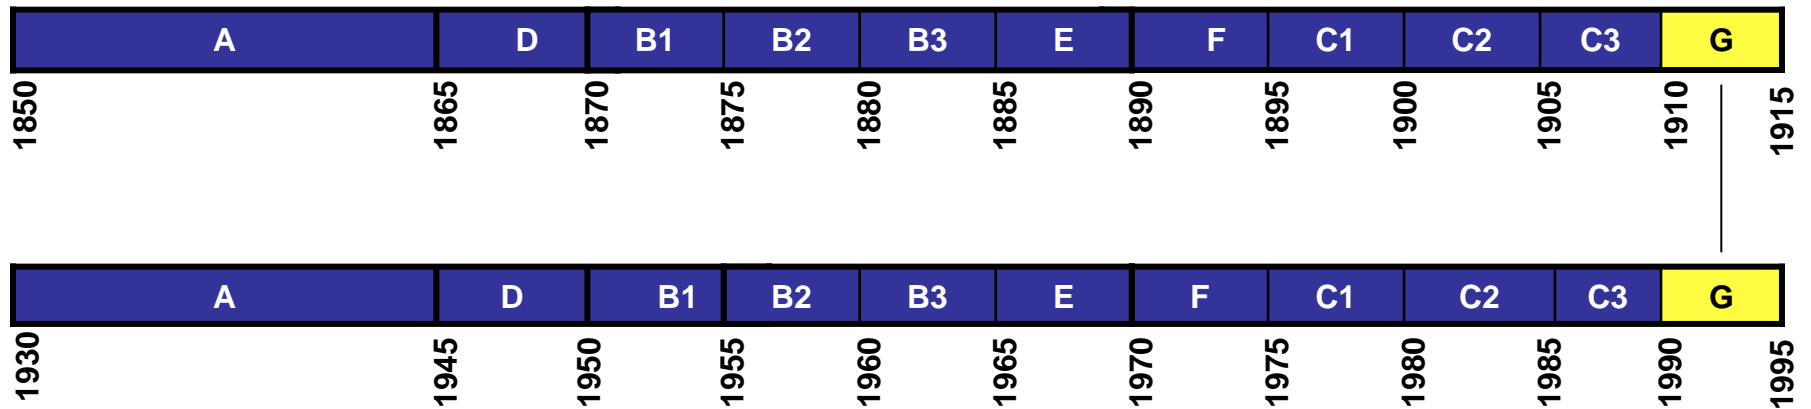

2 GHz – Personal Communications Services (PCS) 2008

Band Plan

Band Plan Detail

Spectrum Block	Auction Label	Bandwidth (MHz)	Lower Frequency (MHz)	Upper Frequency (MHz)
G	G	10	1910-1915	1990-1995